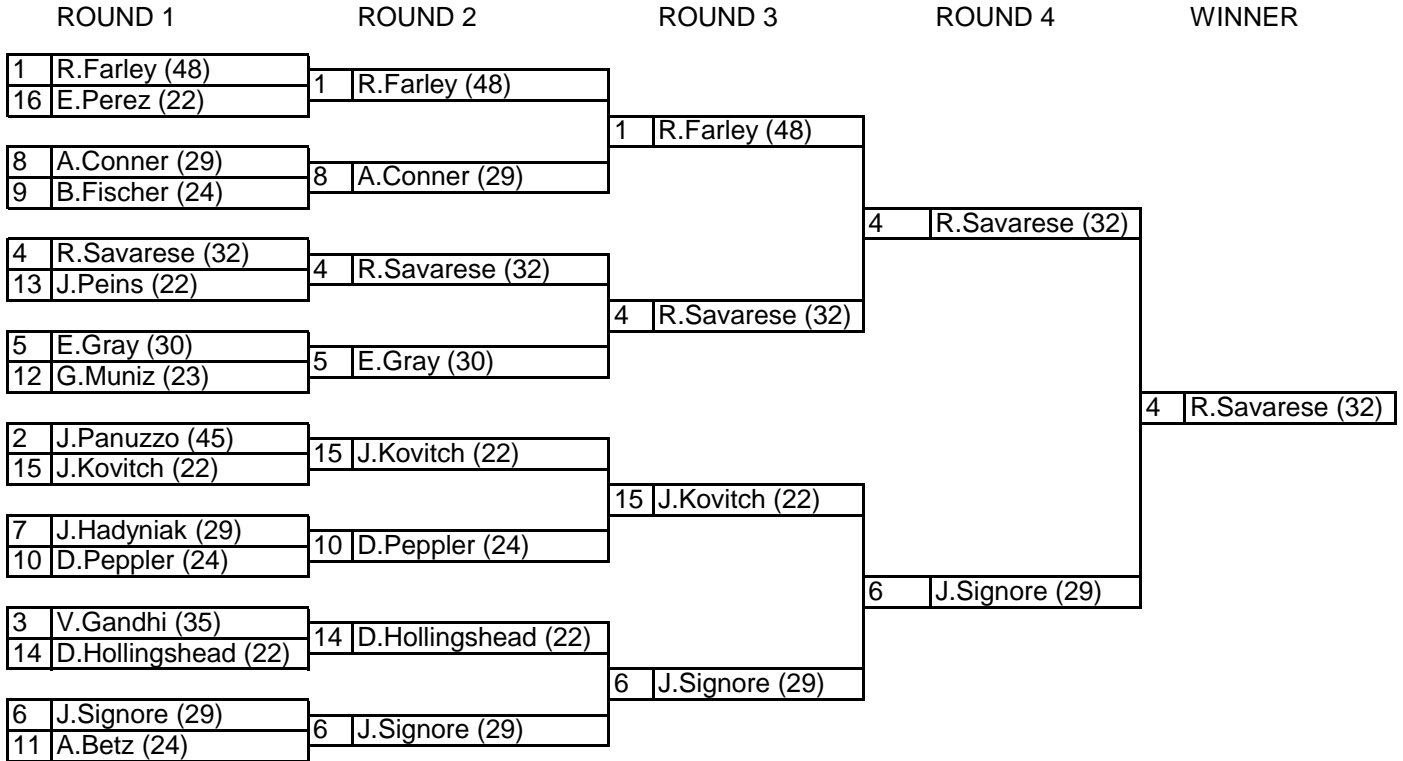

EAST COAST SUPERCHARGING CORVETTE CHALLENGE TOP 16 - NOV 13, 2004

16 CAR PRO ELIMINATION LADDER

Qualifying after 10 races

Updated 11/13/04 9:46 PM

NO	First	Last	Total				
1	Rob	Farley	48	**	-9	In	
2	John	Panuzzo	45	*	-9	In	
3	Vic	Gandhi	35	**	-27	In	
4	Ralph	Savarese	32	*	-76	In	
5	Ellis	Gray	30		-39	In	
6	Joe	Signore	29	*	-29	In	
7	John	Hadyniak	29		-33	In	
8	Al	Conner	29		-40	In	
	Robert	Sebrowski	29		-62	Out	
	Rick	White	26	*	-116	Out	
	John	Mackey	24	*	-36	Out	
9	Bill	Fischer	24	*	-93	In	
10	Donald	Peppler	24		-56	In	
11	Al	Betz	24		-58	In	
12	Gerardo	Muniz	23		-128	In	
13	James	Peins	22		-91	In	
	Tony	Abbruzze	22		-98	Out	
14	David	Hollingshead	22		-108	In	
15	James	Kovitch	22		-109	In	
16	Edgar	Perez	22		-113	In	
17	David	Tortolani	22		-156	Out	
18	Ralph	Blauvelt	21		-97	Alternate	
19	Christopher	Young	21		-107	Alternate	Confirmed 16
20	Bob	Trieschmann	21		-133	Alternate	Alternates 4
21	Bob	Hollingshead	19		-101	Out	
22	Tom	Anderson	19		-159	Alternate	